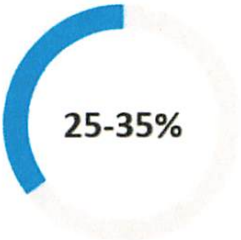

Broad network with deep discounts – EyeMed

5,500+

Vision locations California

Average discount

50,000+

Vision locations nationwide

In-network utilization

Best mix of medical and retail optical centers