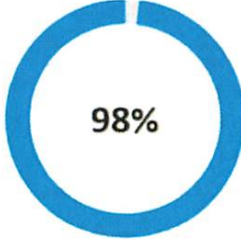

Broad network with deep discounts – EyeMed

5,500+

Vision locations California

Average discount

50,000+

Vision locations nationwide

In-network utilization

Best mix of medical and retail optical centers