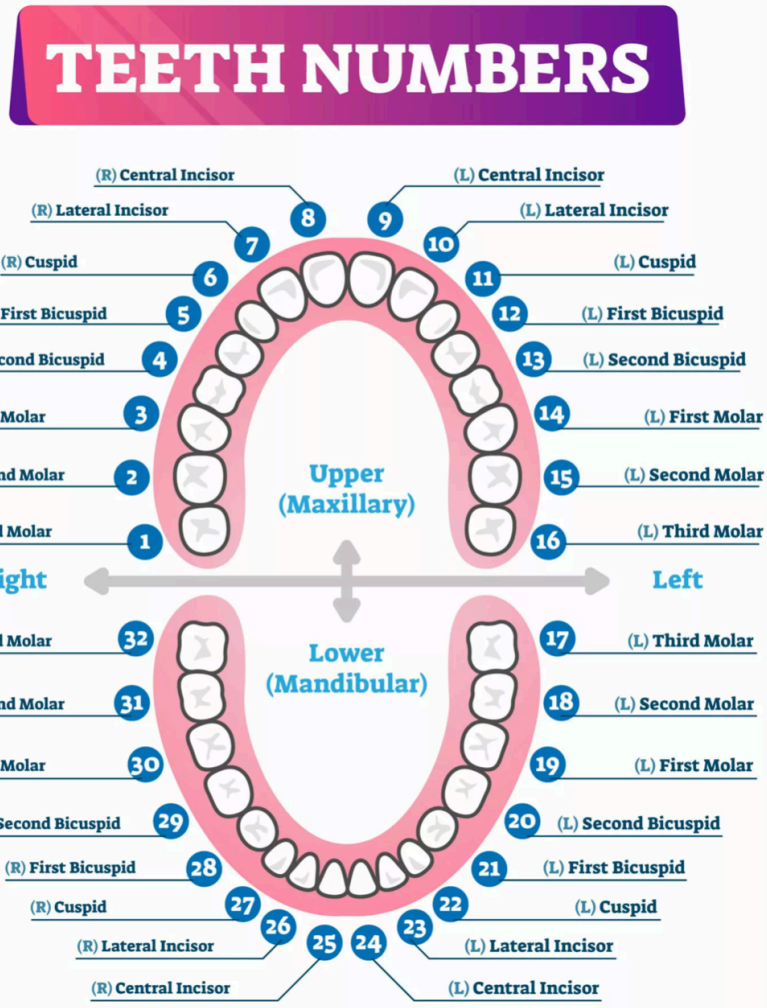

The Whole Tooth and nothing but the Tooth.

Teeth numbers oral cavity scheme with upper and lower jaws and incisor, cuspid, bicuspid and molar tooth types. Dentistry related educational and informative graphic. Maintaining healthy mouth hygiene

The standard tooth numbering system is from 1 to 32.

Tooth number 1 is the tooth farthest back on the right side of your mouth in the upper (maxillary) jaw. Numbering continues along your upper teeth toward the front, and across to the tooth farthest back on the top left side (number 16).

The numbers continue by dropping down to the lower (mandibular) jaw. Number 17 is the tooth farthest back on the left side of your mouth on the bottom. Numbering continues again toward the front, and across to the tooth farthest back on the bottom right side of your mouth (number 32).